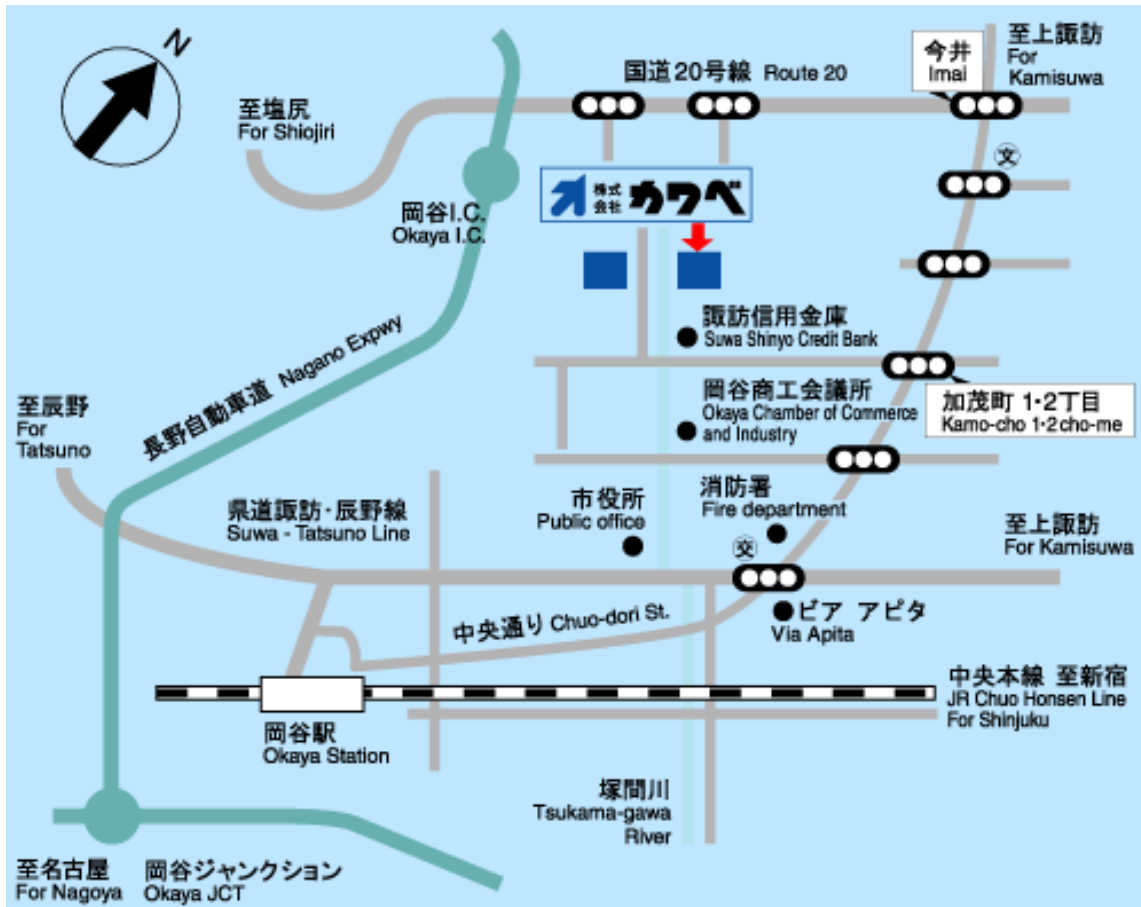

Address : 2-1-20 Goda, Okaya-shi, Nagano Prefecture, Japan

Phone : 0266-23-4145

Access Information

20-minutes walk (5 minutes by taxi) from the Chuo Line Okaya Station (Express Azusa stop station)

5 minutes by car from the Nagano Expressway Okaya Interchange.